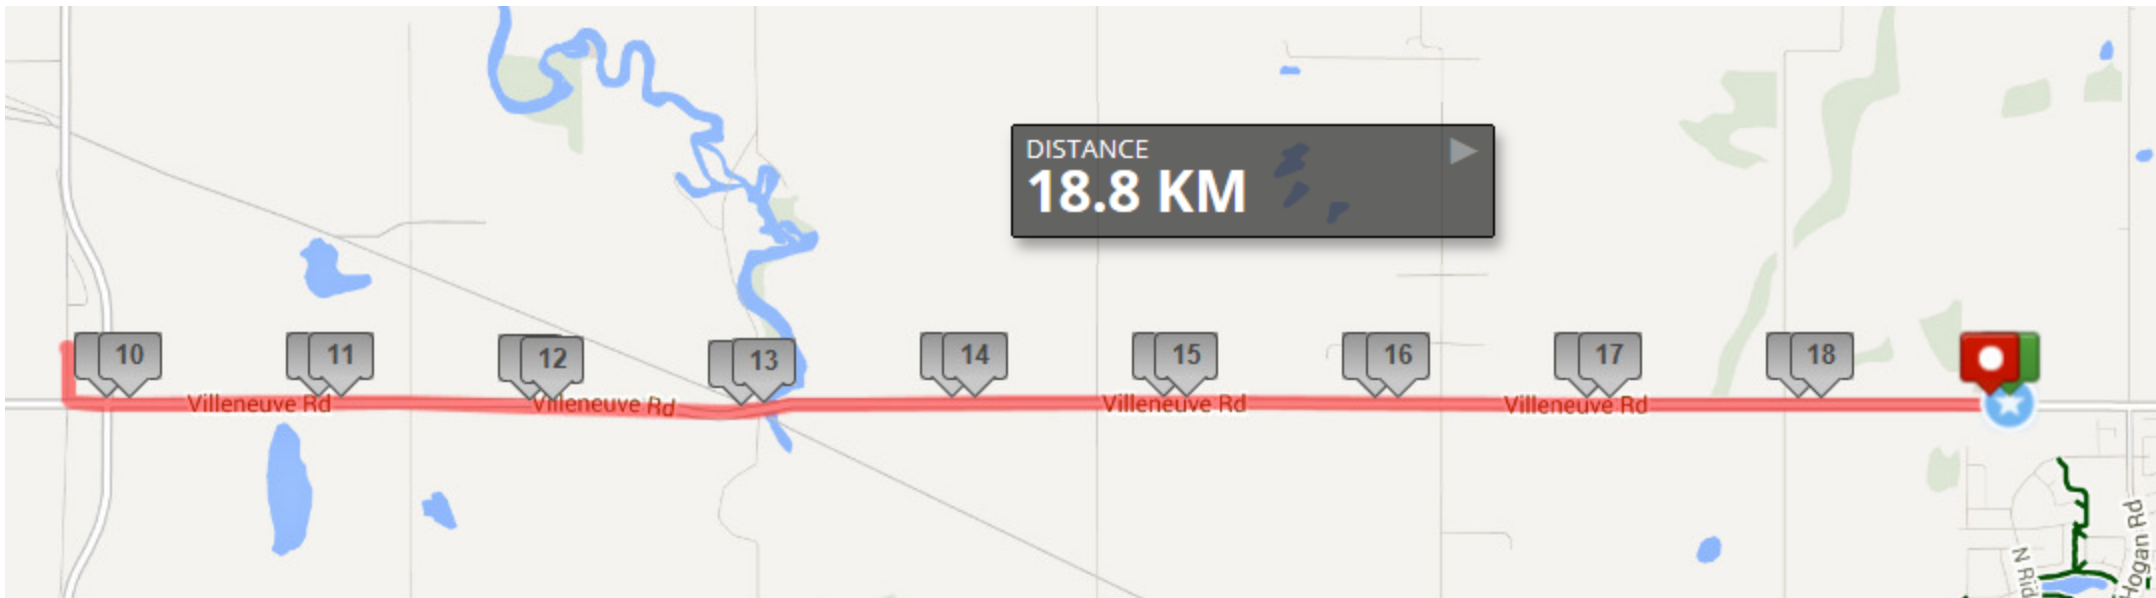

Lone Spruce to Villeneuve Loop

- Park at Lone Spruce Driving Range [25522 Secondary Hwy 633 (Villeneuve Rd.), St Albert, AB T8N 3W8]
- First/Last Ride is from the Start to Highway 44
- Washrooms at the Driving Range and in Villeneuve