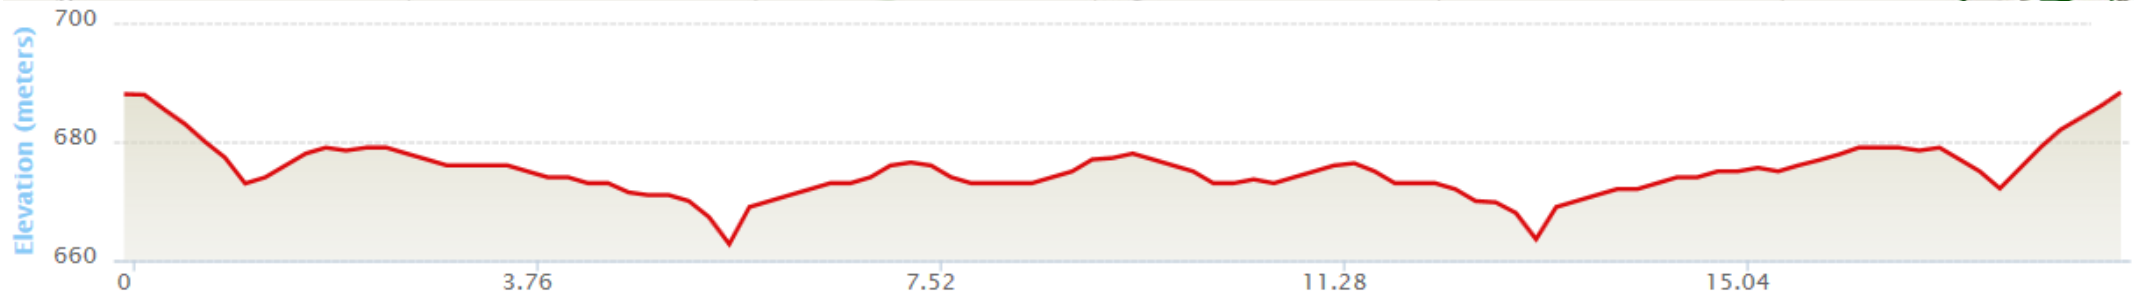

Lone Spruce to Villeneuve Loop

- Park at Lone Spruce Driving Range [25522 Secondary Hwy 633 (Villeneuve Rd.), St Albert, AB T8N 3W8]
- First/Last Ride is from the Start to Highway 44
- Washrooms at the Driving Range and in Villeneuve